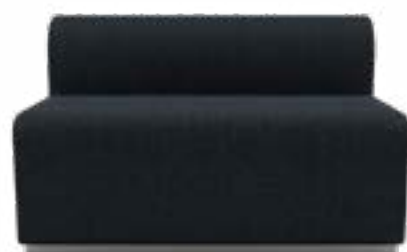

Modular lounging available in two colours.

White
Charcoal

Armchair & Round ottoman available in two colours.

White
Charcoal

Arch Pod & Bench ottoman available in three colours.

White
Ash
Charcoal

STOCK AVAILABILITY

1 October 2021

**Harry
the hirer.**

**Harry
the hirer.**

COCO HALF OBLONG OTTOMAN
800 W X 800 D X 450 H. SH 450

COCO LEFT CHAISE LOUNGE
1500 W x 1000 D X 750 H. SH 450

COCO CORNER LOUNGE
800 W X 800 D X 750 H. SH 450

COCO RIGHT CHAISE LOUNGE
1500 W x 1000 D X 750 H. SH 450

COCO STRAIGHT BANQUETTE LOUNGE
1200 W X 800 D X 750 H. SH 450

COCO SEMI CIRCLE LOUNGE
1600 W X 800 D x 750 H. SH 450

COCO ROUND OTTOMAN

900 D x 450 H

Available in colours *White & Charcoal*

COCO OCCASIONAL CHAIR

700 W x 700 D x 680 H / SH 450 H

Available in colours *White & Charcoal*

COCO ARCH POD

450 D x 450 H

Available in colours White, Ash & Charcoal

COCO BENCH