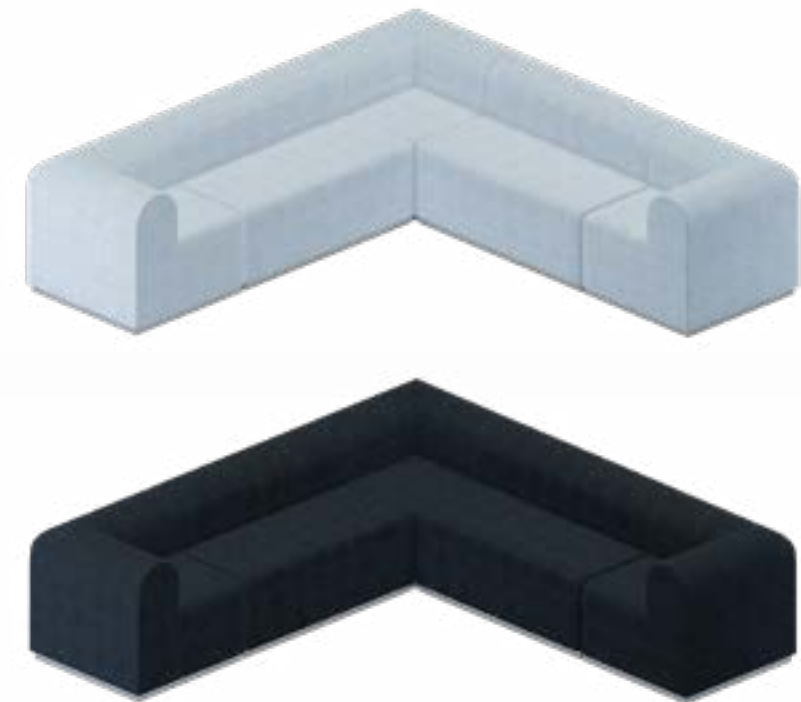

Coco Straight Banquette Lounge x2

2.4M W x 0.8M D

QUAD

Coco Straight Banquette Lounge x4

2.4M W x 1.6M D

MINI LOUNGE

Coco Corner Lounge x2

1.6M W x 0.8M D

RECTANGLE LOUNGE

Coco Corner Lounge x2
Coco Straight Banquette Lounge x1

2.8M W x 0.8M D

POD

Coco Half Oblong Ottoman x2

1.6M W x 0.8M D

OBLONG

Coco Half Oblong Ottoman x2
Coco Straight Banquette Lounge x1

2.8M W x 0.8M D

CIRCLE

Coco Semi Circle Lounge x2

1.6M^Ø

CLOVER

Coco Semi Circle Lounge x4
Coco Corner Lounge x4

3.2M W x 3.2M D

CORNER LOUNGE

Coco Corner Lounge x3
Coco Straight Banquette Lounge x2

2.8M W x 2.8M D

CORNER CHAISE

Coco Corner Lounge x2
Coco Straight Banquette Lounge x2
Coco Left Chaise Lounge x1
Coco Right Chaise Lounge x1

3.5M W x 3.5M D